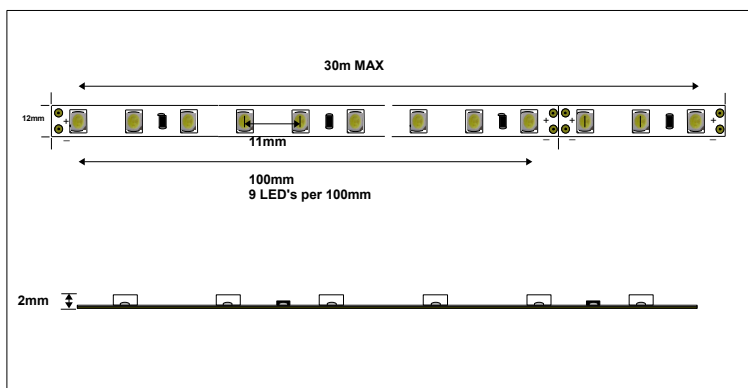

Our new constant current led strip allows a run of 15m with a SDL150CC or 30m with a SDL350CC connected at one end of the strip. This results in no dimming caused by voltage drop across the full length of the strip.

SPECIFICATION

Part No.	3528/90/CC
Voltage	36Vdc
Power Consumption	7.2W
LED Qty	90 per metre
LED Type	3528
Size (WxH)	12mm x 2mm
Cutting Interval	100mm
Colours Available	Warm White (WW) Natural White (NW) Pure White (PW)

DIMENSIONS

LUMEN OUTPUT

Warm White	550
Natural White	570
Pure White	600

Data based on 1000mm

CAN BE CUT EVERY 100MM (every 9 LEDs)

THE RIGHT POWER SUPPLY UNIT?

SDL150CC	Up to 15m
SDL350CC	Up to 30m