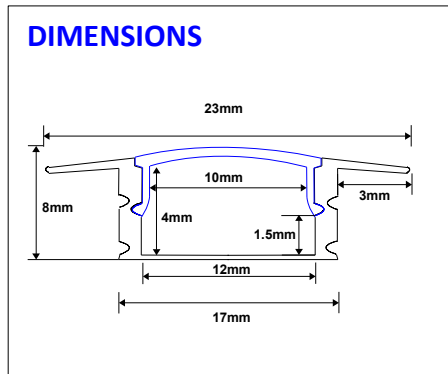

SDL-AP001

SDL-AP002

SDL-AP003

DOT FREE

For dot free you must use
3528/120 led strip

SDL-AP004

DOT FREE

For dot free you must use
3528/120 led strip