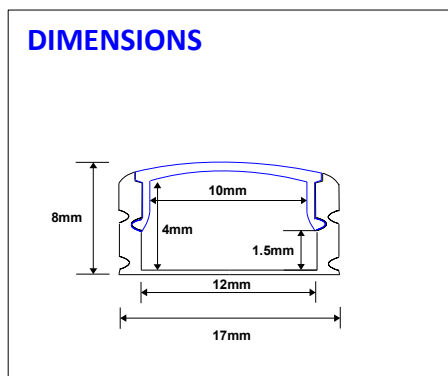

SDL-AP001

SDL-AP002

SDL-AP003

DOT FREE

For dot free you must use
3528/120 led strip

SDL-AP004

DOT FREE

For dot free you must use
3528/120 led strip