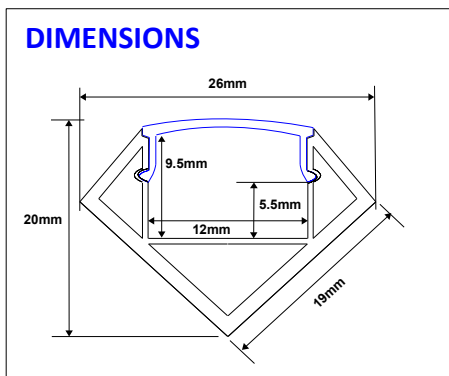

SDL-AP007

SDL-AP008

SDL-AP016

DOT FREE

For dot free you must use
3528/120 led strip