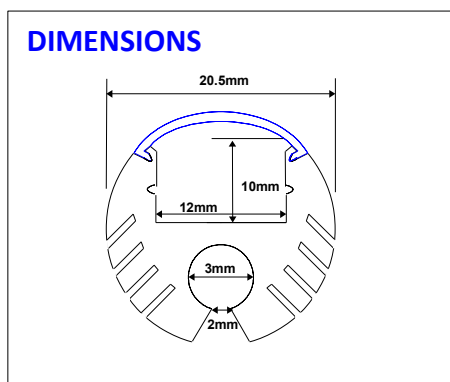

SDL-AP007

SDL-AP008

SDL-AP016

DOT FREE

For dot free you must use
3528/120 led strip