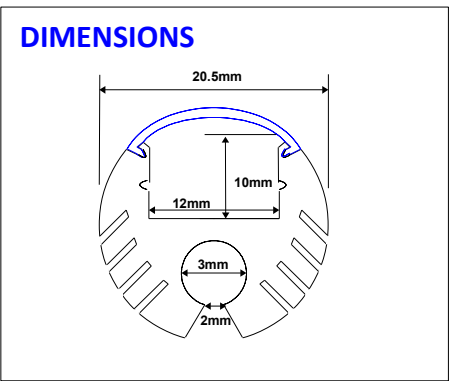

SDL Aluminium LED Extrusions

SDL-AP007

SDL-AP008

SDL-AP016

**Special Order Only
3 Week Lead time**

**Special Order Only
3 Week Lead time**

DOT FREE

For dot free you must use
3528/120 led strip
2216/240 led strip