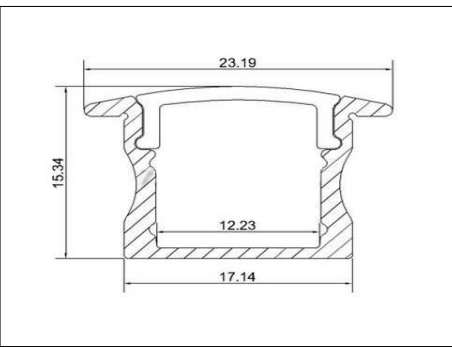

SDL-AP003

DOT FREE

For dot free you must use
3528/120 led strip
2216/240 led strip