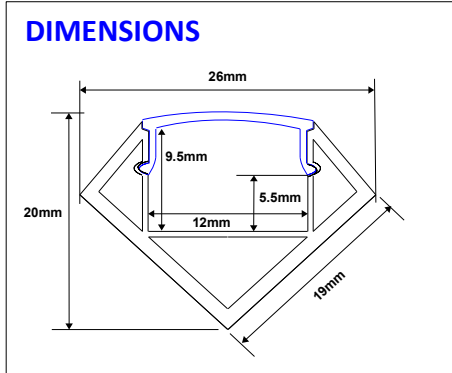

SDL Aluminium LED Extrusions

SDL-AP007