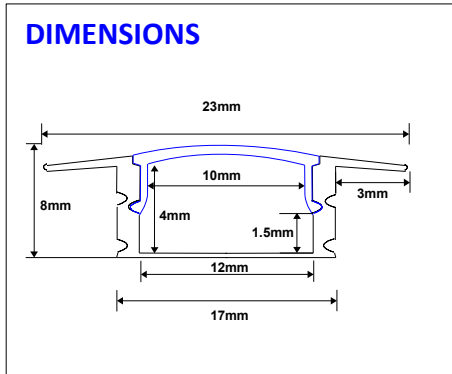

SDL Aluminium LED Extrusions

SDL-AP001