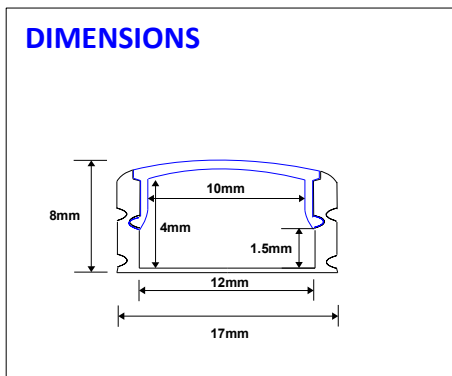

SDL Aluminium LED Extrusions

SDL-AP001

SDL-AP002

SDL-AP003

DOT FREE

For dot free you must use
3528/120 led strip
2216/240 led strip

SDL-AP004

DOT FREE

For dot free you must use
3528/120 led strip
2216/240 led strip